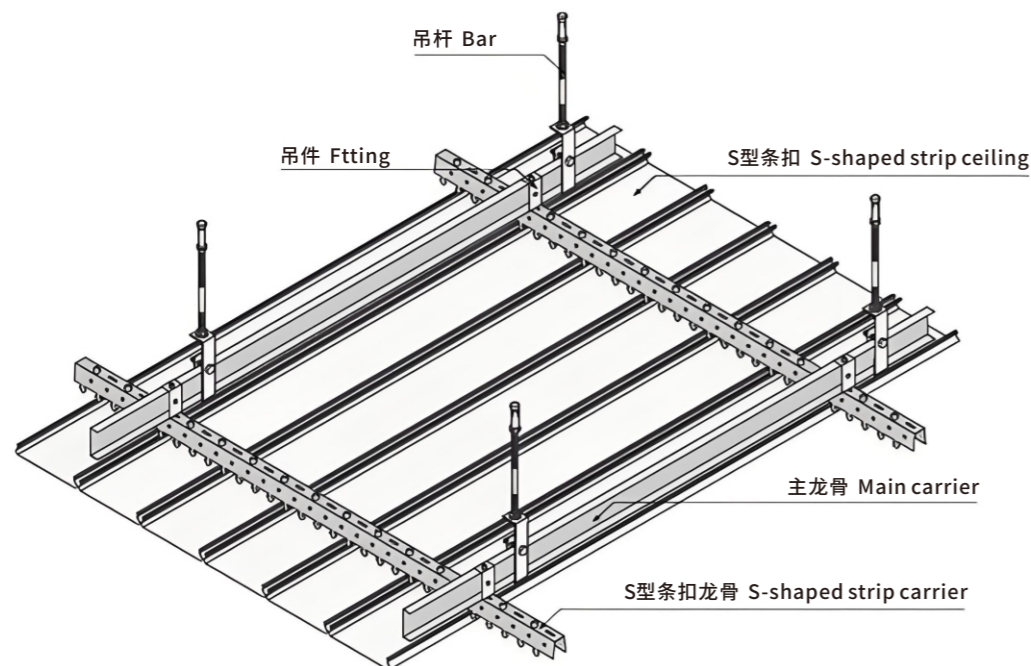

INSTALLATION DIAGRAM

安装示意图