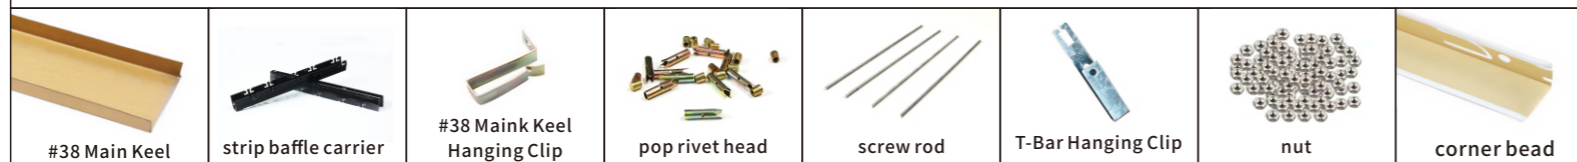

System Accessories / 系统配件