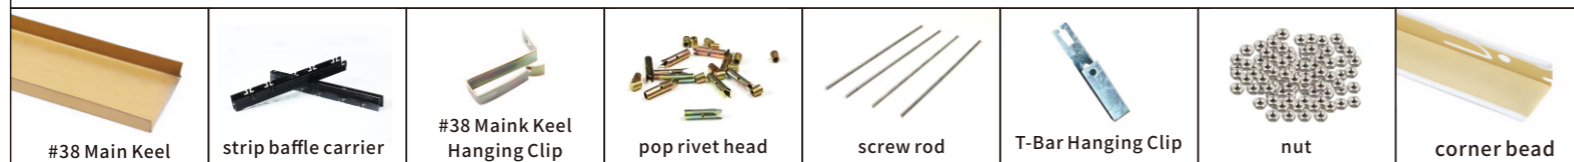

System Accessories / 系统配件