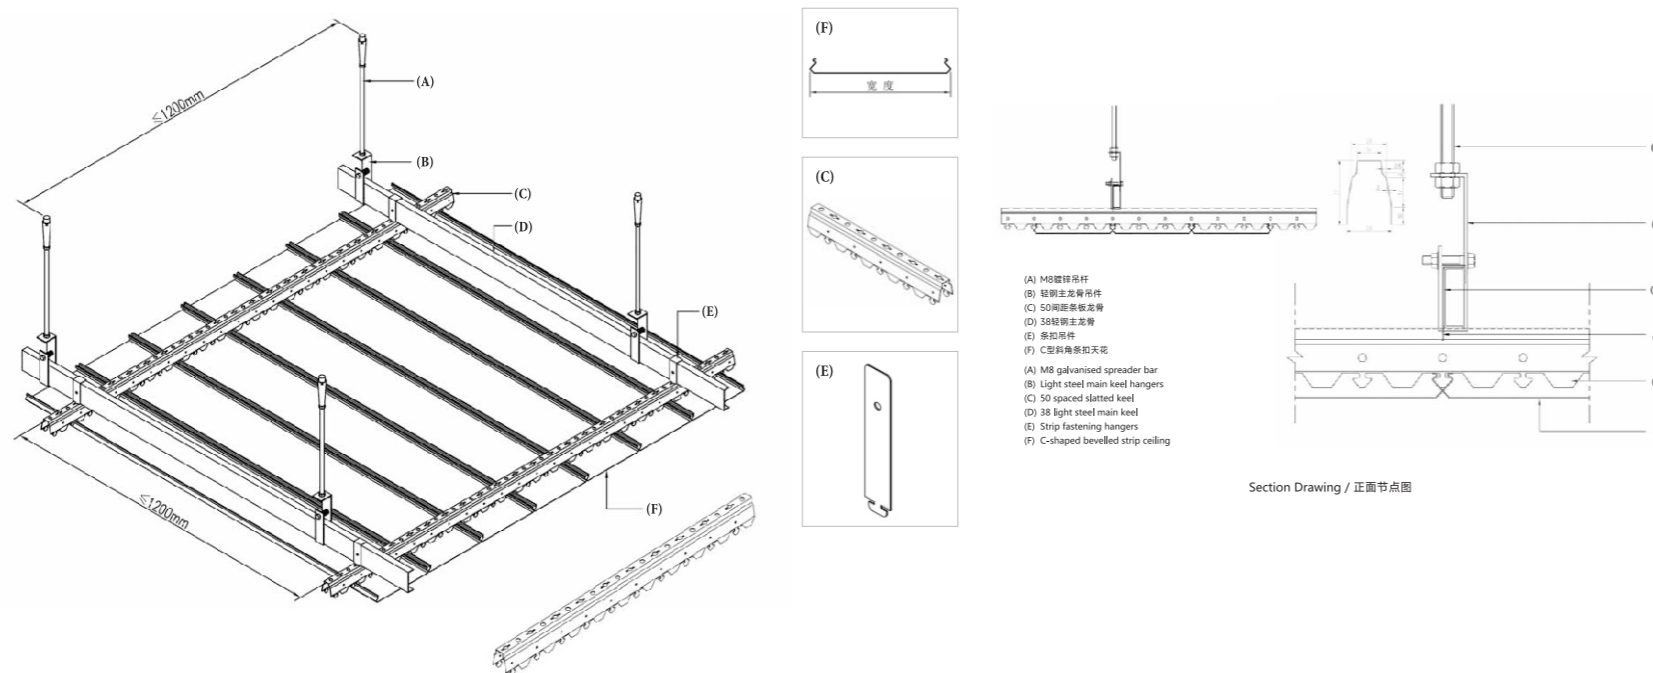

INSTALLATION DIAGRAM

安装示意图