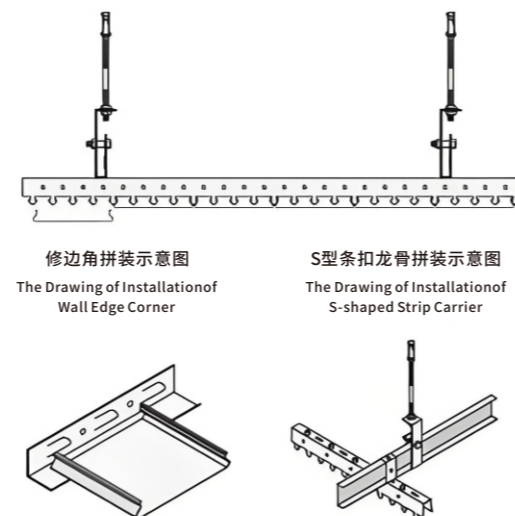

INSTALLATION DIAGRAM

安装示意图