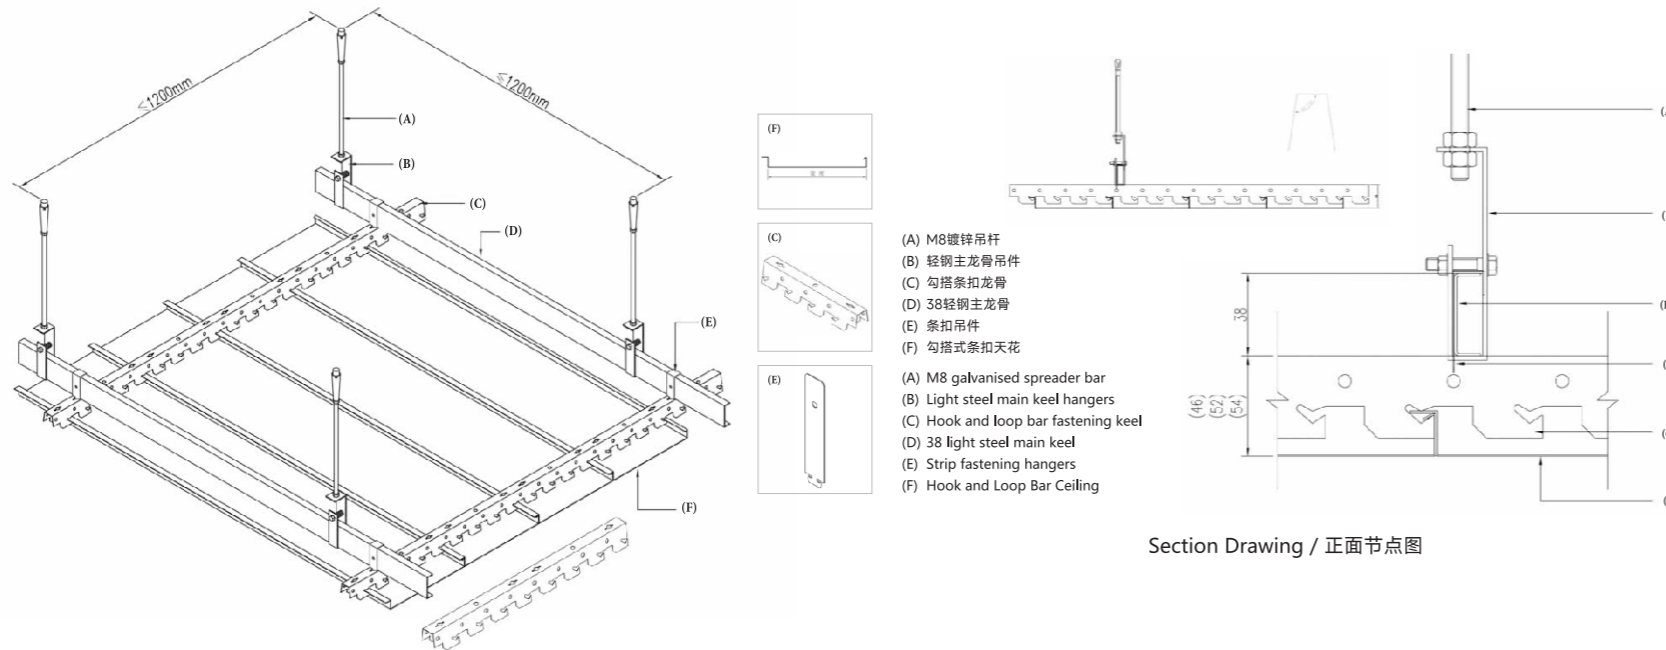

INSTALLATION DIAGRAM

安装示意图