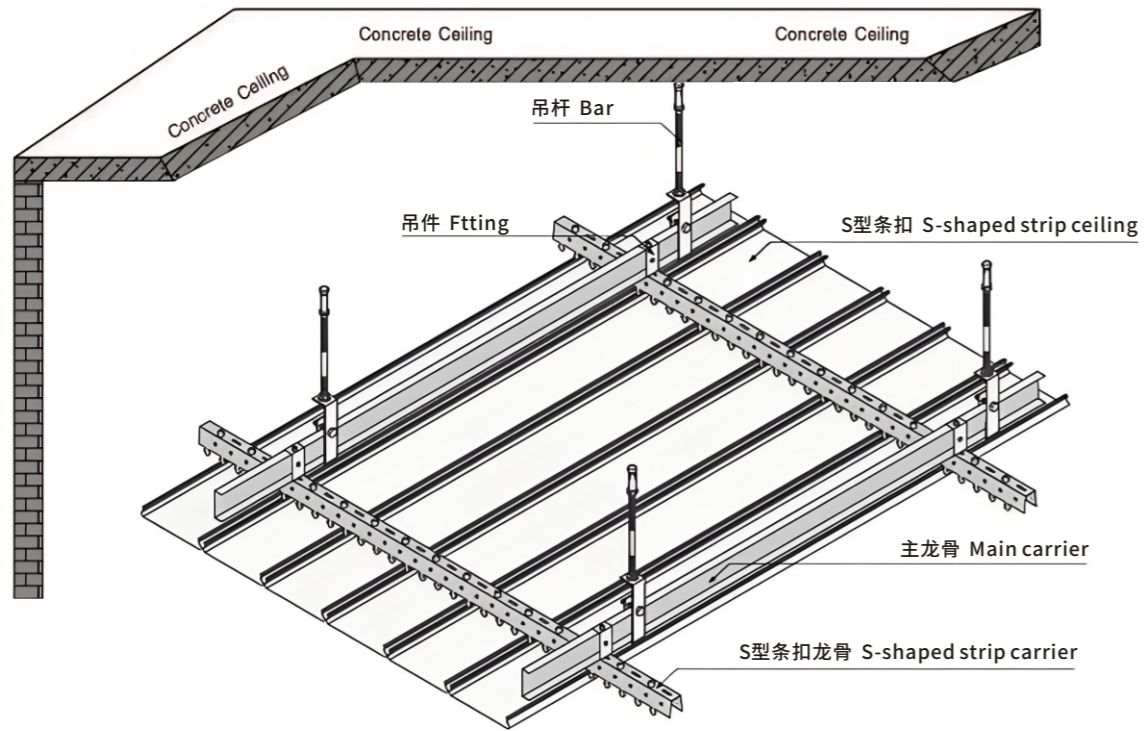

Aluminum strip buckle series  
铝条扣系列

S-shaped Strip Ceiling / Clip-in Strip Series

S形条状天花板/条扣系列

Parameter Table of S-shaped Linear Strip Ceiling

Aluminum baffle ceiling Bottom Width	50mm / 80mm / 100mm / 150mm / 200mm customize
Aluminum baffle ceiling Thickness	0.6mm / 0.7mm / 0.8mm / 1.0mm / 1.2mm customize
Aluminum baffle ceiling Length	2m or 6m in general; customized lengths are supported

INSTALLATION DIAGRAM

安装示意图

Applications Ceiling Decoration

天花板装饰应用

Commercial Buildings, Airports, High-speed trains/Stations, Subways, Sports venues, Storefront Signs, 4S Stores/Sales Departments Show Rooms, Cafe Zone, Corridor, Schools, Parks, Meeting Rooms, Villas, Office Buildings, Hospitals, Administrative Passages, Showrooms, Bus Termination, Waiting-Room, Living-Room, Supermarket, Buildings, Exhibition Halls, Tunnels, Homes, Opera Houses, Hotels/clubs, Banks, Basements, Parking Lots, Farms, Overpasses/Sidewalks, Toll Stations, Gas Stations, Factories/Workshops, Shopping Malls/Restaurants, Libraries, Computer Rooms, etc

扣板天花板系统的标准安装图

Standard Installation Details for Panelized Ceiling System

System Accessories  
系统配件

Product Scene Display Image  
产品场景展示图

Strip Buckle Material Structure Drawing

条扣材料结构图

Laminating process

Coating process