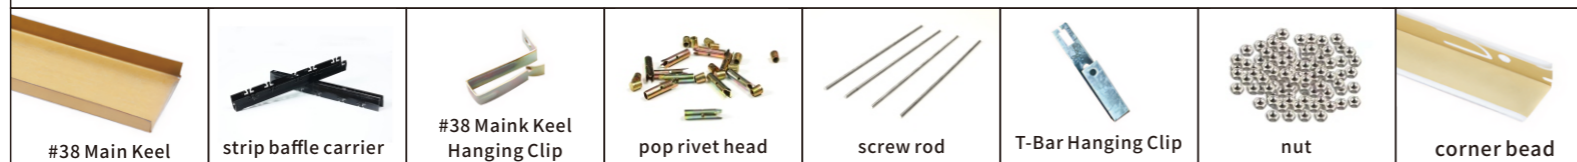

扣板天花板系统的标准安装图

System Accessories / 系统配件