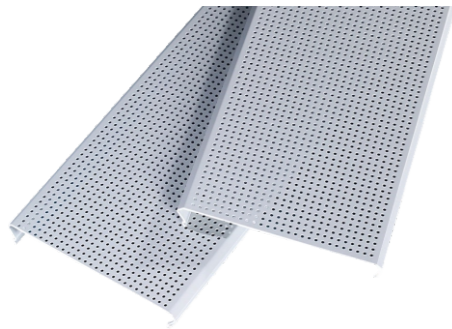

## Applications Ceiling Decoration

天花板装饰应用

Commercial Buildings, Airports, High-speed trains/Stations, Subways, Sports venues, Storefront Signs, 4S Stores/Sales Departments Show Rooms, Cafe Zone, Corridor, Schools, Parks, Meeting Rooms, Villas, Office Buildings, Hospitals, Administrative Passages, Showrooms, Bus Termination, Waiting-Room, Living-Room, Supermarket, Buildings, Exhibition Halls, Tunnels, Homes, Opera Houses, Hotels/clubs Banks Basements, Parking Lots, Farms, Overpasses/Sidewalks, Toll Stations, Gas Stations, Factories/Workshops, Shopping Malls/Restaurants, Libraries, Computer Rooms, etc

### System Accessories / 系统配件

R-shaped Strip Ceiling / Clip-in Strip Series

R形条状天花板/条扣系列

Parameter Table of R-shaped Linear Strip Ceiling

Aluminum baffle ceiling Bottom Width	50mm / 80mm / 100mm / 150mm / 200mm customize
Aluminum baffle ceiling Thickness	0.6mm / 0.7mm / 0.8mm / 1.0mm / 1.2mm customize
Aluminum baffle ceiling Length	2m or 6m in general; customized lengths are supported